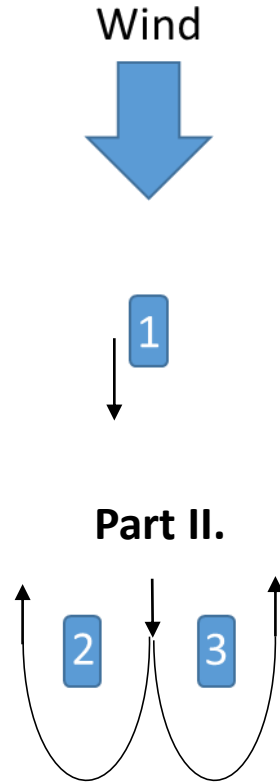

PREMIERE

SAILING LEAGUE

Race Course

PREMIERE SAILING LEAGUE

Race Course Description

Part I.:

Start between Red Flag and Race Committee Boat

-Destination Buoy 1

-Go around Buoy 1

-Destination Buoy 2 / 3

Part II.:

-Go around Buoy 2 or 3

-Destination Buoy 1

Part III.:

-Go around Buoy 1

-Destination Finish

-Cross Finish line between blue flag and Race Committee Boat

-Finish