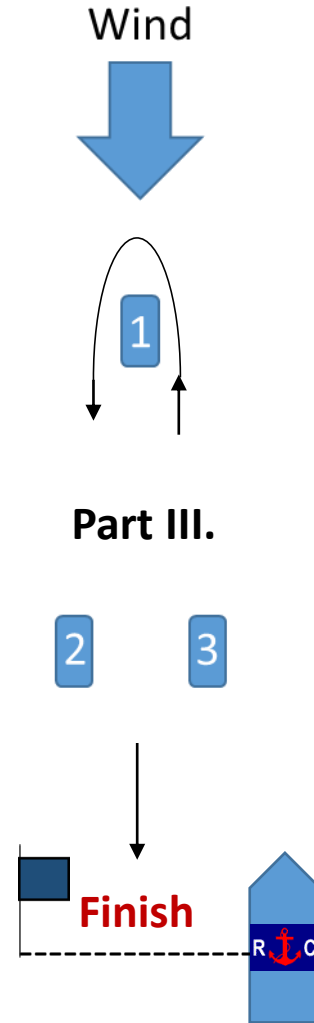

PREMIERE

SAILING LEAGUE

Race Course

PREMIERE SAILING LEAGUE

Race Course Description

Part I.:

Start between Red Flag and Race Committee Boat

-Destination Buoy 1

-Go around Buoy 1

-Destination Buoy 2 / 3

Part II.:

-Go around Buoy 2 or 3

-Destination Buoy 1

Part III.:

-Go around Buoy 1

-Destination Finish

-Cross Finish line between blue flag and Race Committee Boat

-Finish