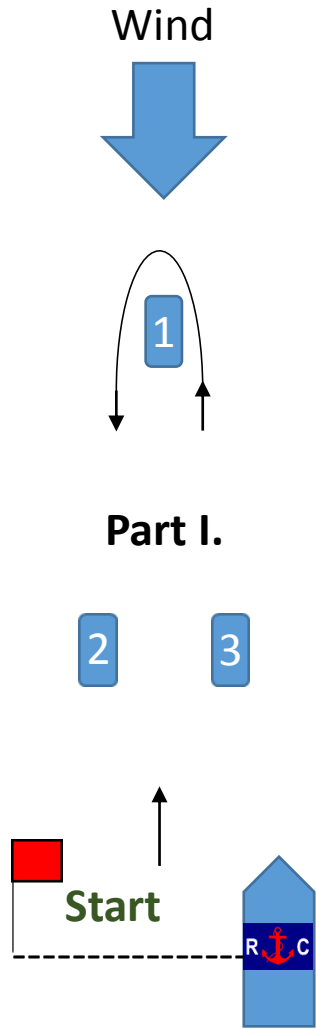

PREMIERE

SAILING LEAGUE

Race Course

PREMIERE SAILING LEAGUE

Race Course Description

Part I.:

Start between Red Flag and Race Committee Boat

-Destination Buoy 1

-Go around Buoy 1

-Destination Buoy 2 / 3

Part II.:

-Go around Buoy 2 or 3

-Destination Buoy 1

Part III.:

-Go around Buoy 1

-Destination Finish

-Cross Finish line between blue flag and Race Committee Boat

-Finish